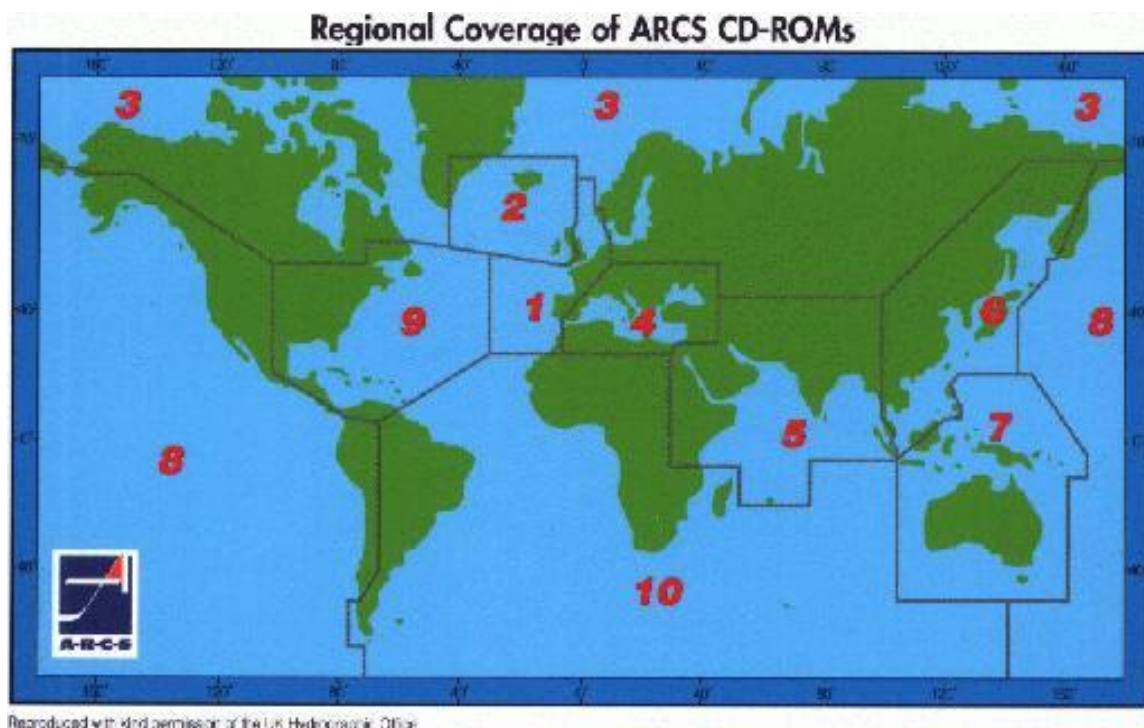

ARCS Navigator Price List

Contacts

PC Maritime Ltd, Brunswick House, Brunswick Road, Plymouth, PL4 ONP, UK

Tel: **+44 (0)1752 254205** Fax: **+44 (0)1752 253599**

Email: commercial.sales@pcmaritime.co.uk

Web site **www.pcmaritime.co.uk**

Notes:

1. All prices are exclusive of VAT and shipping and are subject to our standard Terms And Conditions Of Sale.
2. PC Maritime Ltd reserves the right to change the specifications and prices of products without notice.
3. Purchasers outside the UK are responsible for any taxes, customs or excise duties that may apply in the country of delivery.